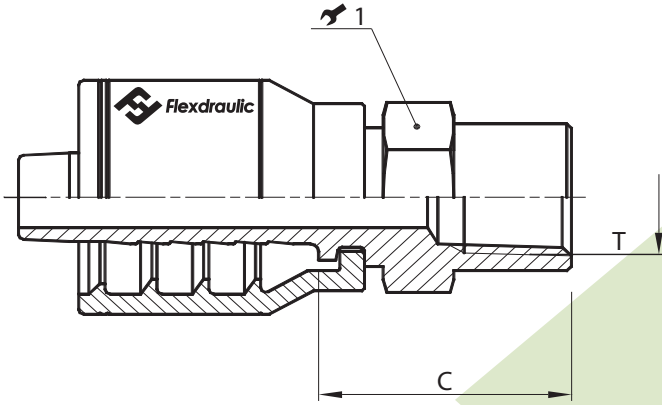

Grease

Female Grease Tap

Part #	Hose I.D.		Grease Thread (T)	Cutoff (C)	Wrench	
	Inch	Size			1 (Inch) 1 (mm)	
A04-C34	1/4"	-04	1/2" - 27	0.89	1 1/16"	17

One Piece Bite The Wire